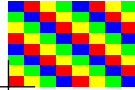

# Image Demo

(x=50.00,y=400.00)

Actual Size

(x=200.00,y=400.00)

Resizing image (X direction)

(x=350.00,y=400.00)

Resizing image (Y direction)

(x=50.00,y=300.00)

Skewing image

(x=200.00,y=300.00)

Rotating image

(x=350.00,y=300.00)

masked image

Color Mask

(x=50.00,y=200.00)

Color Mask