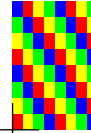

# Image Demo

(x=50.00,y=400.00)

Actual Size

(x=200.00,y=400.00)

Resizing image (X direction)

(x=350.00,y=400.00)

Resizing image (Y direction)

(x=50.00,y=300.00)

Skewing image

(x=200.00,y=300.00)

Rotating image

(x=350.00,y=300.00)

masked image

Color Mask

(x=50.00,y=200.00)

Color Mask